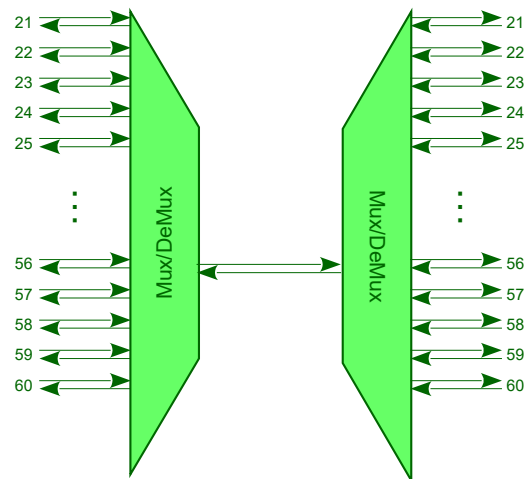

DWDM Multiplexer Dual Fiber

DWDM XXch Multiplexer

D-XX0xy-MD0-D-2160-190-LCLC-L
19"- (1 RU), 440 x 44 x 270 mm

Example: 40 channel 19" 1U/1HE DWDM Multiplexer

DWDM 40ch Multiplexer

D-40000-MD0-D-2160-190-LCLC-L
DWDM
- 40 ch
- 19" Module, 1U
- Mux/DeMux pair
- Dual Fiber
- 40 ch. ITU C21...C60 (flat top)
- Com port: LC/PC
- Ch port: LC/PC
- Mon Port: LC/PC
IL 5.0 dB, pair 10.0 dB
ISO Adjacent ≥ 25 dB, Non-adjacent ≥ 29 dB
operating temp 0...+70 °C

D-40001-MD0-D-2160-190-LCLC-L
DWDM
- 40 ch
- 19" Module, 1U
- Mux/DeMux pair
- Dual Fiber
- 40 ch. ITU C21...C60 (flat top)
- Monitoring (2 % on both com ports)
- Com port: LC/PC
- Ch port: LC/PC
- Mon Port: LC/PC
IL 5.0 dB, pair 10.0 dB
ISO Adjacent ≥ 25 dB, Non-adjacent ≥ 29 dB
operating temp 0...+70 °C

DWDM 40ch Multiplexer

D-400E1-MD0-D-2160-190-LCLC-L
DWDM
- 40 ch + Mon + Ext
- 19" Module, 1U
- Mux/DeMux pair
- Dual Fiber
- 40 ch. ITU C21...C60 (flat top)
- Extension (Filter) 1260...1458 nm
- Monitoring (2 % on both com ports)
- Com port: LC/PC
- Ch port: LC/PC
- Mon Port: LC/PC
IL 5.3 dB, pair 10.6 dB
Extension Port IL 1.3 dB, pair 2.6 dB
ISO Adjacent ≥ 25 dB, Non-adjacent ≥ 29 dB
operating temp 0...+70 °C