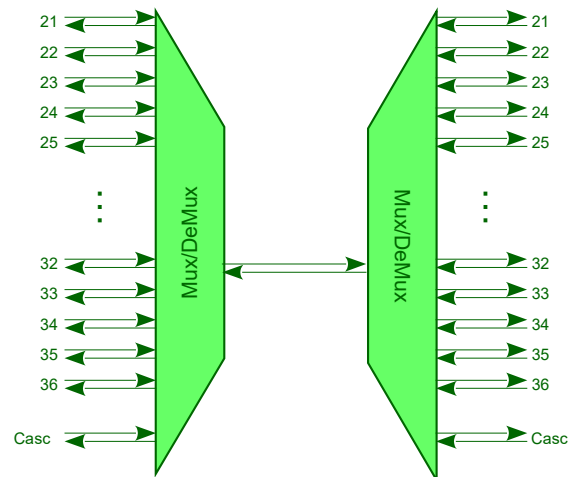

DWDM 16ch Multiplexer

D-16C00-MD0-D-2136-190-LCLC-L
DWDM
- 16 ch + Cascading
- 19" Module, 1U
- Mux/DeMux pair
- Dual Fiber
- 16 ch. ITU C21...C36
- Com port: LC/PC
- Ch port: LC/PC
- Casc port: LC/PC
IL 4.0 dB, pair 5.5 dB
ISO Adjacent ≥ 25 dB, Non-adjacent ≥ 29 dB
operating temp -10...+70 °C