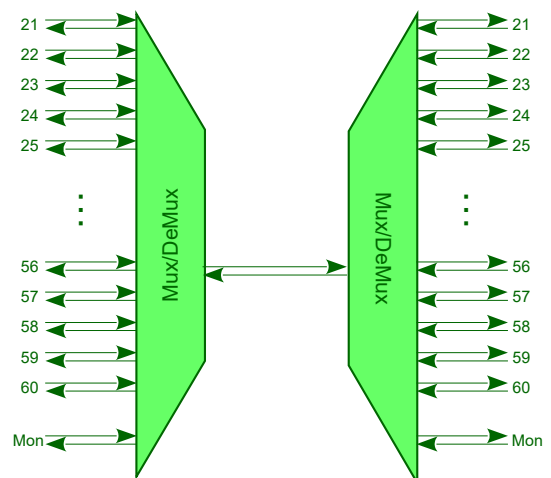

DWDM Multiplexer Dual Fiber

DWDM XXch Multiplexer

D-XX0xy-MD0-D-2160-190-LCLC-L
19"- (1 RU), 440 x 44 x 270 mm

Example: 40 channel 19" 1U/1HE DWDM Multiplexer

DWDM 40ch Multiplexer

D-40000-MD0-D-2160-190-LCLC-L
DWDM
- 40 ch
- 19" Module, 1U
- Mux/DeMux pair
- Dual Fiber
- 40 ch. ITU C21...C60 (flat top)
- Com port: LC/PC
- Ch port: LC/PC
- Mon Port: LC/PC
IL 5.0 dB, pair 10.0 dB
ISO Adjacent ≥ 25 dB, Non-adjacent ≥ 29 dB
operating temp 0...+70 °C

D-40001-MD0-D-2160-190-LCLC-L
DWDM
- 40 ch
- 19" Module, 1U
- Mux/DeMux pair
- Dual Fiber
- 40 ch. ITU C21...C60 (flat top)
- Monitoring (2 % on both com ports)
- Com port: LC/PC
- Ch port: LC/PC
- Mon Port: LC/PC
IL 5.0 dB, pair 10.0 dB
ISO Adjacent ≥ 25 dB, Non-adjacent ≥ 29 dB
operating temp 0...+70 °C

DWDM 40ch Multiplexer

D-400E1-MD0-D-2160-190-LCLC-L
DWDM
- 40 ch + Mon + Ext
- 19" Module, 1U
- Mux/DeMux pair
- Dual Fiber
- 40 ch. ITU C21...C60 (flat top)
- Extension (Filter) 1260...1458 nm
- Monitoring (2 % on both com ports)
- Com port: LC/PC
- Ch port: LC/PC
- Mon Port: LC/PC
IL 5.3 dB, pair 10.6 dB
Extension Port IL 1.3 dB, pair 2.6 dB
ISO Adjacent ≥ 25 dB, Non-adjacent ≥ 29 dB
operating temp 0...+70 °C