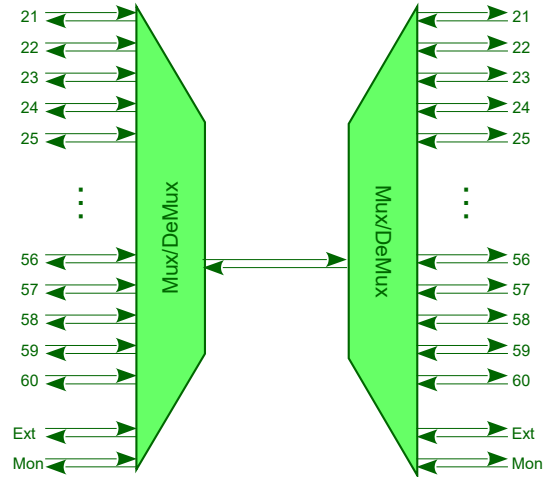

DWDM Multiplexer Dual Fiber

DWDM XXch Multiplexer

D-XX0xy-MD0-D-2160-190-LCLC-L
19"- (1 RU), 440 x 44 x 270 mm

Example: 40 channel 19" 1U/1HE DWDM Multiplexer

DWDM 40ch Multiplexer

D-40000-MD0-D-2160-190-LCLC-L
DWDM
- 40 ch
- 19" Module, 1U
- Mux/DeMux pair
- Dual Fiber
- 40 ch. ITU C21...C60 (flat top)
- Com port: LC/PC
- Ch port: LC/PC
- Mon Port: LC/PC
IL 5.0 dB, pair 10.0 dB
ISO Adjacent ≥ 25 dB, Non-adjacent ≥ 29 dB
operating temp 0...+70 °C

D-40001-MD0-D-2160-190-LCLC-L
DWDM
- 40 ch
- 19" Module, 1U
- Mux/DeMux pair
- Dual Fiber
- 40 ch. ITU C21...C60 (flat top)
- Monitoring (2 % on both com ports)
- Com port: LC/PC
- Ch port: LC/PC
- Mon Port: LC/PC
IL 5.0 dB, pair 10.0 dB
ISO Adjacent ≥ 25 dB, Non-adjacent ≥ 29 dB
operating temp 0...+70 °C

DWDM 40ch Multiplexer

D-400E1-MD0-D-2160-190-LCLC-L
DWDM
- 40 ch + Mon + Ext
- 19" Module, 1U
- Mux/DeMux pair
- Dual Fiber
- 40 ch. ITU C21...C60 (flat top)
- Extension (Filter) 1260...1458 nm
- Monitoring (2 % on both com ports)
- Com port: LC/PC
- Ch port: LC/PC
- Mon Port: LC/PC
IL 5.3 dB, pair 10.6 dB
Extension Port IL 1.3 dB, pair 2.6 dB
ISO Adjacent ≥ 25 dB, Non-adjacent ≥ 29 dB
operating temp 0...+70 °C