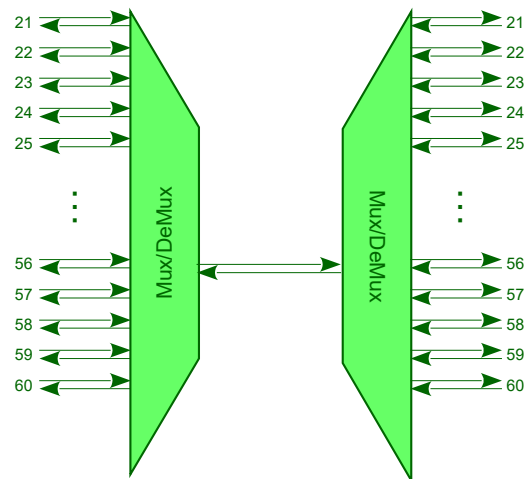

### DWDM 40ch Multiplexer

D-400xy-MD0-D-2160-190-LCLC-L  
19"- (1 RU), 440 x 44 x 270 mm

40 channel 19" 1U/1HE DWDM Multiplexer

### DWDM 40ch Multiplexer

D-40000-MD0-D-2160-190-LCLC-L  
DWDM  
- 40 ch  
- 19" Module, 1U  
- Mux/DeMux pair  
- Dual Fiber  
- 40 ch. ITU C21...C60 (flat top)  
- Com port: LC/PC  
- Ch port: LC/PC  
- Mon Port: LC/PC  
IL 5.0 dB, pair 10.0 dB  
ISO Adjacent  $\geq 25$  dB, Non-adjacent  $\geq 29$  dB  
operating temp 0...+70 °C