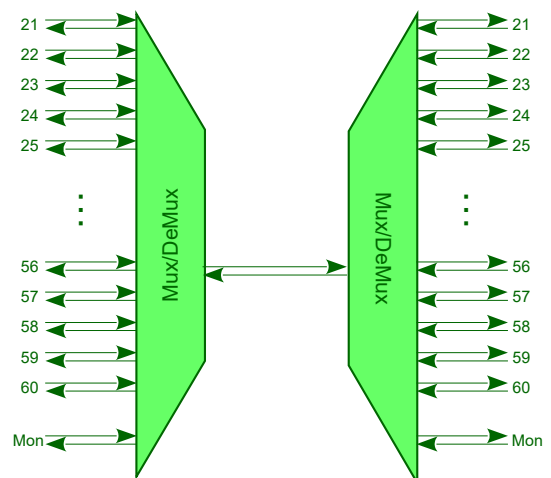

D-40001-MD0-D-2160-190-LCLC-L
DWDM
- 40 ch
- 19" Module, 1U
- Mux/DeMux pair
- Dual Fiber
- 40 ch. ITU C21...C60 (flat top)
- Monitoring (2 % on both com ports)
- Com port: LC/PC
- Ch port: LC/PC
- Mon Port: LC/PC
IL 5.0 dB, pair 10.0 dB
ISO Adjacent ≥ 25 dB, Non-adjacent ≥ 29 dB
operating temp 0...+70 °C